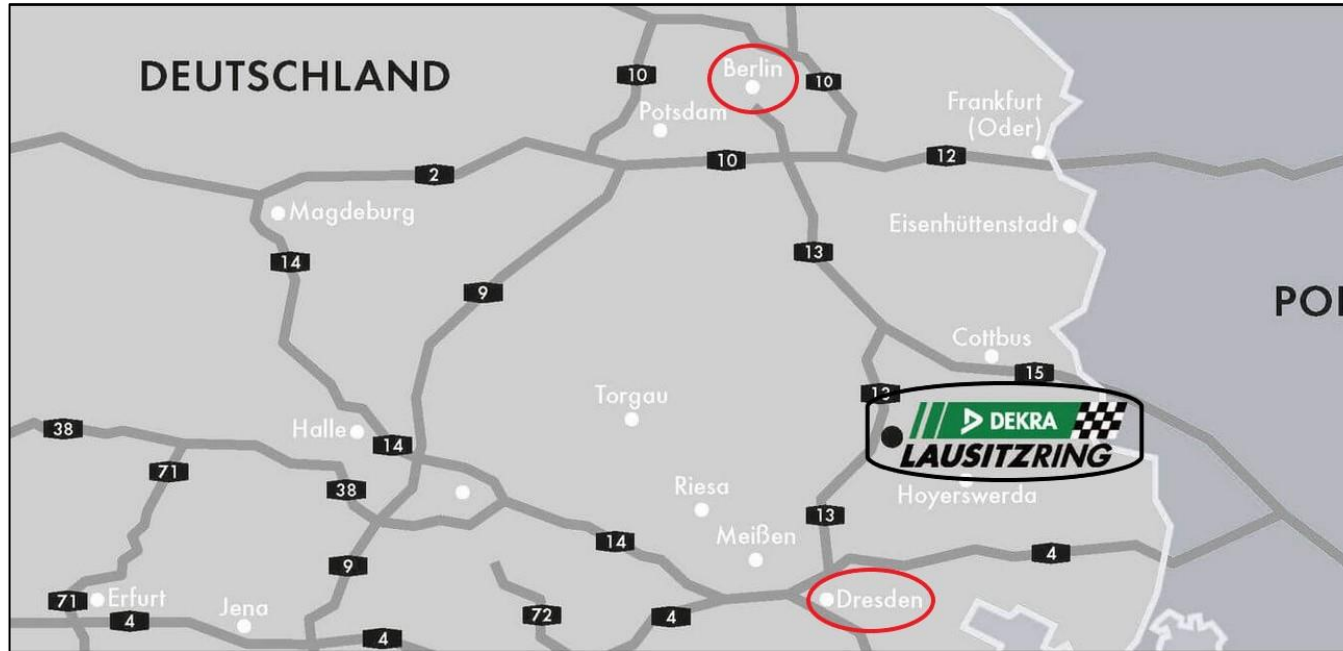

CMC Demo-event at Lausitzring - Accomodations

CMC Demo-event at Lausitzring - Accomodations

 **DEKRA Testcenter Lausitzring**
Lausitzallee 1, D-01998 Klettwitz

CMC Demo-event at Lausitzring - Accomodations

Overview hotels in neighborhood of DEKRA Lausitzring:

#	Name:	Located in:	Email:	Cat.	Room rates*	Dist. from Lausitzring
A	Strandhotel Senftenberger See	Senftenberg	urlaub@senftenberger-see.de	3	62 €	11,5 Km
B	Wellnesshotel Seeschlösschen	Senftenberg	info@ayurveda-seeschloesschen.de	4	90 €	11,9 Km
C	Seehotel Großräschen	Großräschen	seehotel@travdo-hotels.de	4	85 €	11,6 Km
D	Hotel Léon Wood	Senftenberg	info@hotel-lido-senftenberg.de	3	78 €	10,5 Km
E	Achat Hotel	Schwarzheide	reservation.schwarzheide@achat-hotels.com	3	115 €**	10,3 Km
F	Schlossparkhotel Sallgast	Sallgast	info@schlossparkhotel-sallgast.de	3	65 €**	9,7 Km
G	Hotel zur Kulturweberei	Finsterwalde	info@hotel-zur-kulturweberei.de	3	98 €	22,9 Km

(* indicative price for single/day, ** incl. breakfast)

Fyi suggested arrival to those hotels from Berlin (~110Km dist.) or Dresden airports (~55 km dist.) is by car (public transports are not very convenient).