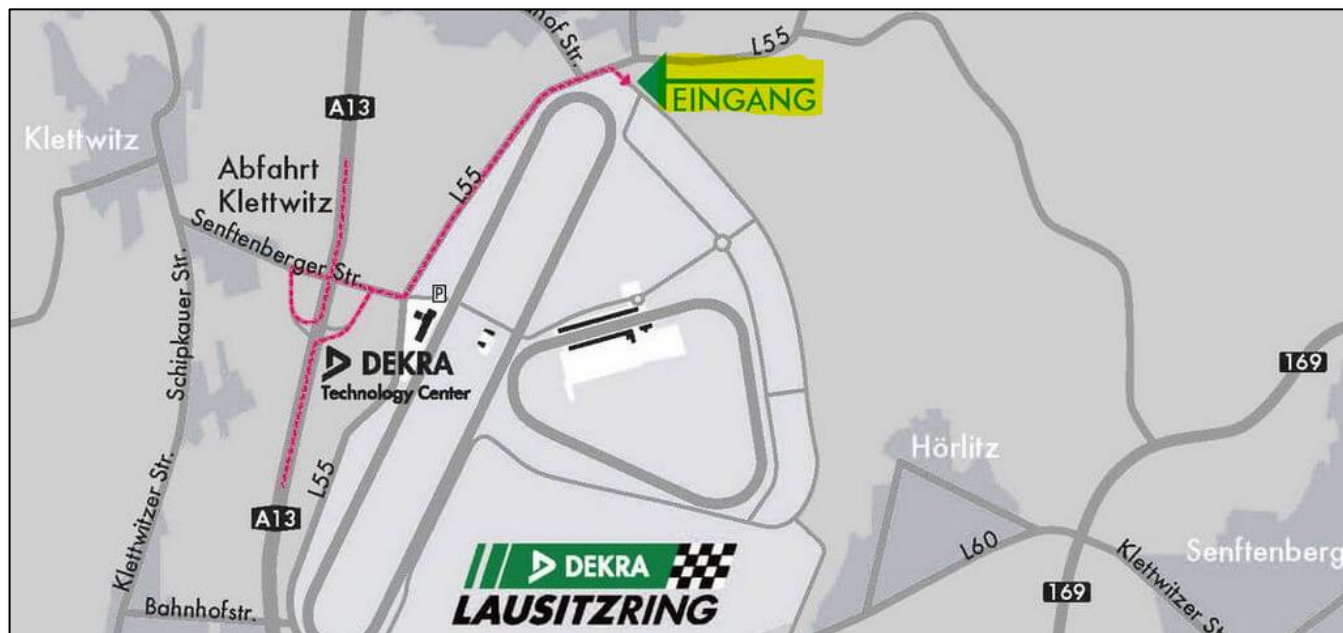

CMC Demo-event at Lausitzring - Accomodations

CMC Demo-event at Lausitzring - Accomodations

 **DEKRA Testcenter Lausitzring**
Lausitzallee 1, D-01998 Klettwitz

CMC Demo-event at Lausitzring - Accomodations

Overview hotels in neighborhood of DEKRA Lausitzring:

#	Name:	Located in:	Email:	Cat.	Room rates*	Dist. from Lausitzring
A	Strandhotel Senftenberger See	Senftenberg	urlaub@senftenberger-see.de	3	62 €	11,5 Km
B	Wellnesshotel Seeschlösschen	Senftenberg	info@ayurveda-seeschloesschen.de	4	90 €	11,9 Km
C	Seehotel Großräschen	Großräschen	seehotel@travdo-hotels.de	4	85 €	11,6 Km
D	Hotel Léon Wood	Senftenberg	info@hotel-lido-senftenberg.de	3	78 €	10,5 Km
E	Achat Hotel	Schwarzheide	reservation.schwarzheide@achat-hotels.com	3	115 €**	10,3 Km
F	Schlossparkhotel Sallgast	Sallgast	info@schlossparkhotel-sallgast.de	3	65 €**	9,7 Km
G	Hotel zur Kulturweberei	Finsterwalde	info@hotel-zur-kulturweberei.de	3	98 €	22,9 Km

(* indicative price for single/day, ** incl. breakfast)

Fyi suggested arrival to those hotels from Berlin (~110Km dist.) or Dresden airports (~55 km dist.) is by car (public transports are not very convenient).