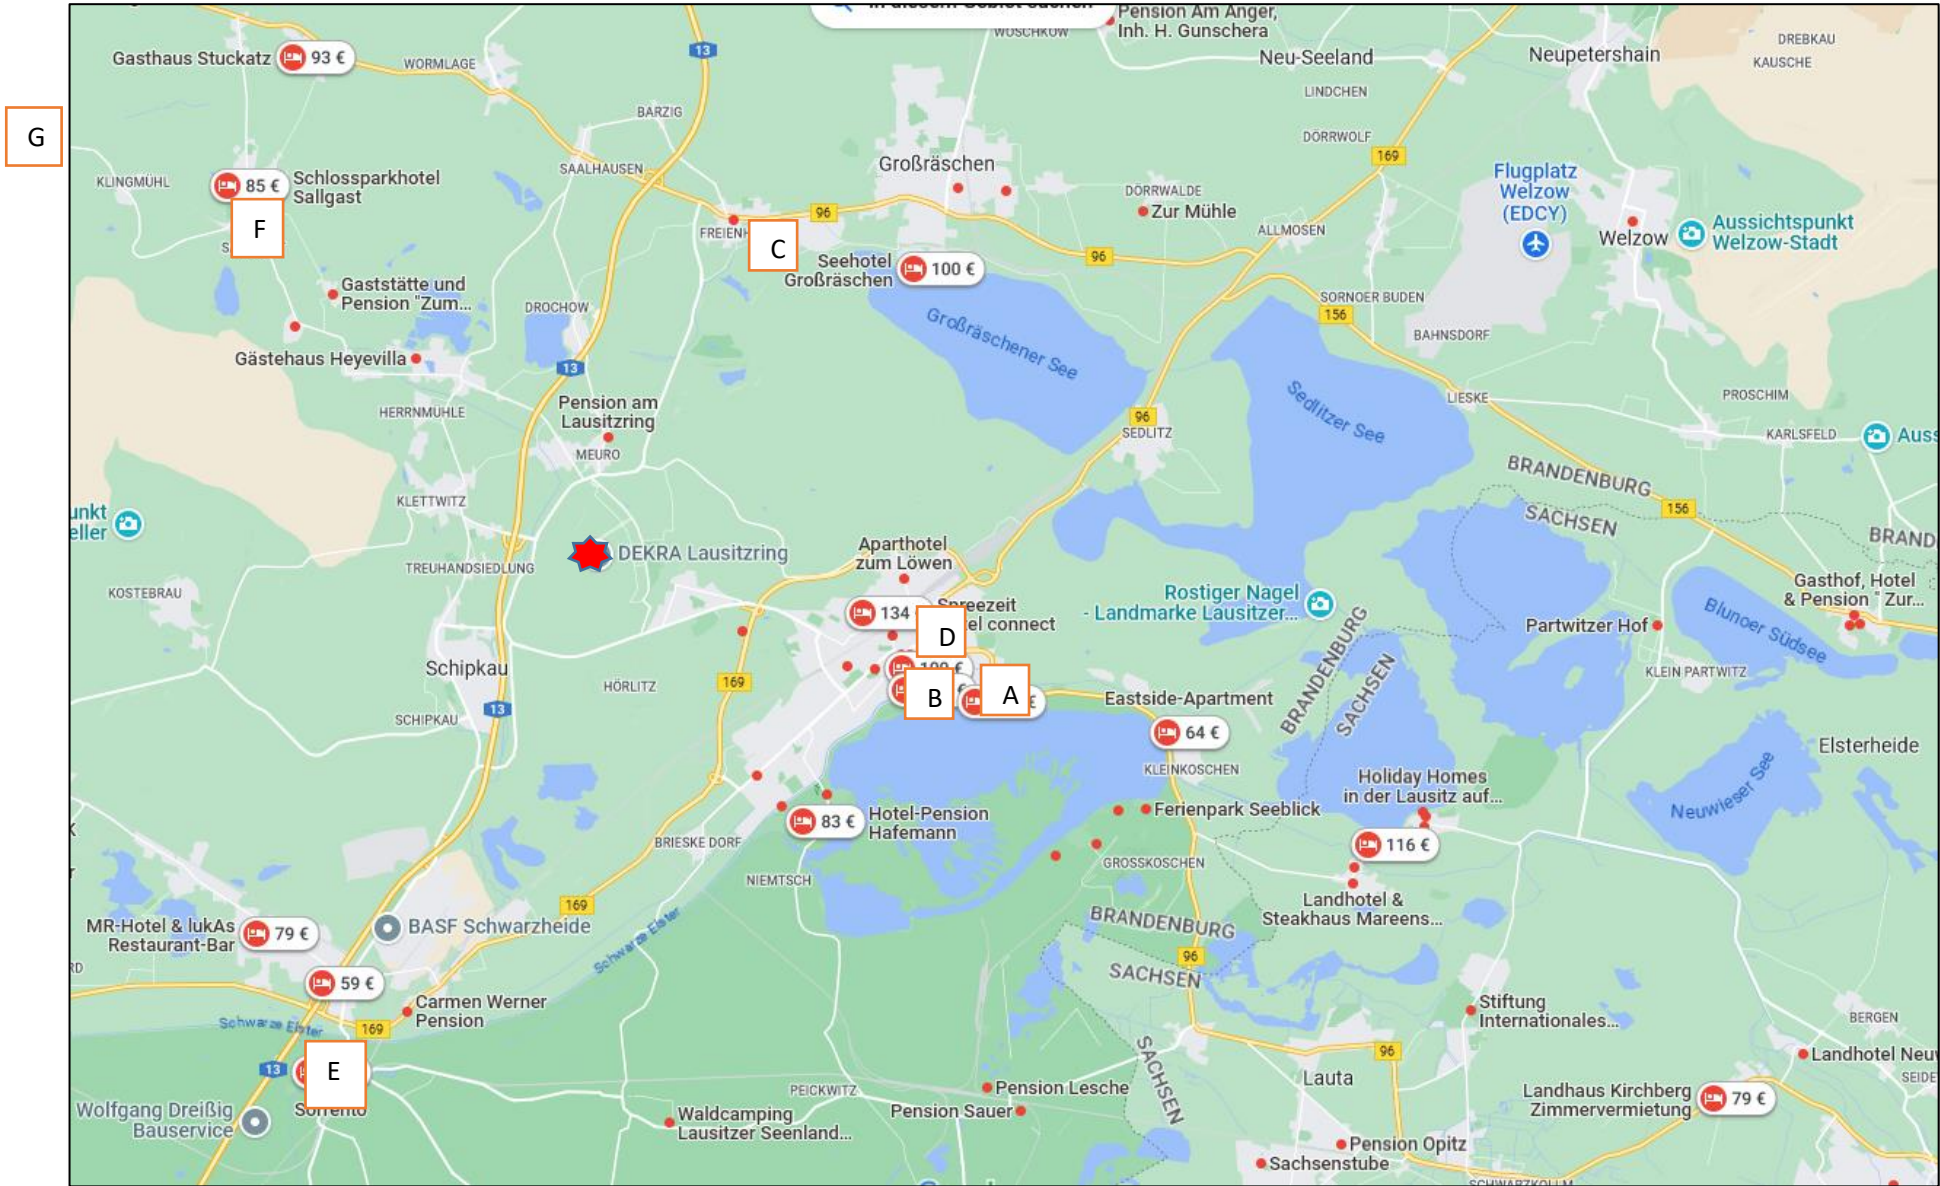

CMC Demo-event at Lausitzring - Accomodations

CMC Demo-event at Lausitzring - Accomodations

 **DEKRA Testcenter Lausitzring**
Lausitzallee 1, D-01998 Klettwitz

CMC Demo-event at Lausitzring - Accomodations

Overview hotels in neighborhood of DEKRA Lausitzring:

#	Name:	Located in:	Email:	Cat.	Room rates*	Dist. from Lausitzring
A	Strandhotel Senftenberger See	Senftenberg	urlaub@senftenberger-see.de	3	62 €	11,5 Km
B	Wellnesshotel Seeschlösschen	Senftenberg	info@ayurveda-seeschloesschen.de	4	90 €	11,9 Km
C	Seehotel Großräschen	Großräschen	seehotel@travdo-hotels.de	4	85 €	11,6 Km
D	Hotel Léon Wood	Senftenberg	info@hotel-lido-senftenberg.de	3	78 €	10,5 Km
E	Achat Hotel	Schwarzheide	reservation.schwarzheide@achat-hotels.com	3	115 €**	10,3 Km
F	Schlossparkhotel Sallgast	Sallgast	info@schlossparkhotel-sallgast.de	3	65 €**	9,7 Km
G	Hotel zur Kulturweberei	Finsterwalde	info@hotel-zur-kulturweberei.de	3	98 €	22,9 Km

(* indicative price for single/day, ** incl. breakfast)

Fyi suggested arrival to those hotels from Berlin (~110Km dist.) or Dresden airports (~55 km dist.) is by car (public transports are not very convenient).